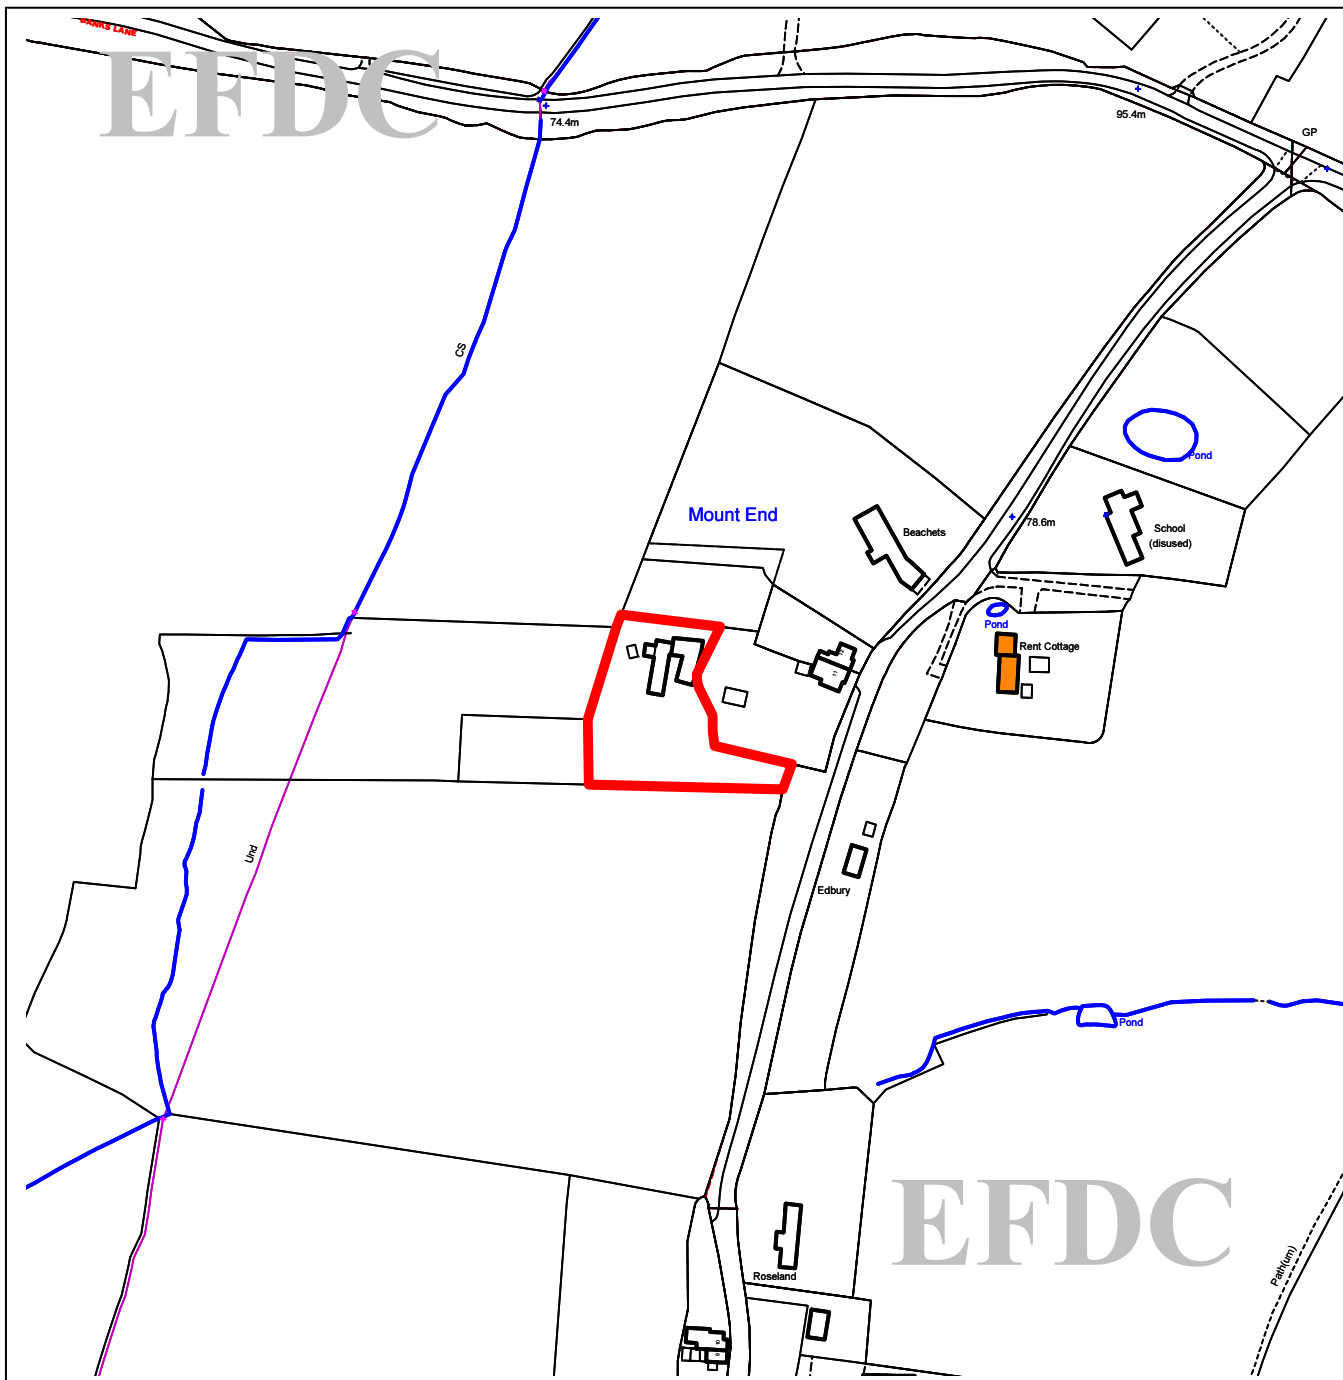

## AGENDA ITEM NUMBER

Unauthorised reproduction infringes Crown Copyright and may lead to prosecution or civil proceedings.

Contains Ordnance Survey Data. © Crown Copyright 2013 EFDC License No: 100018534

Contains Royal Mail Data. © Royal Mail Copyright & Database Right 2013

Application Number:	EPF/2554/13
Site Name:	11 Mount End, Theydon Mount CM16 7PS
Scale of Plot:	1/2500